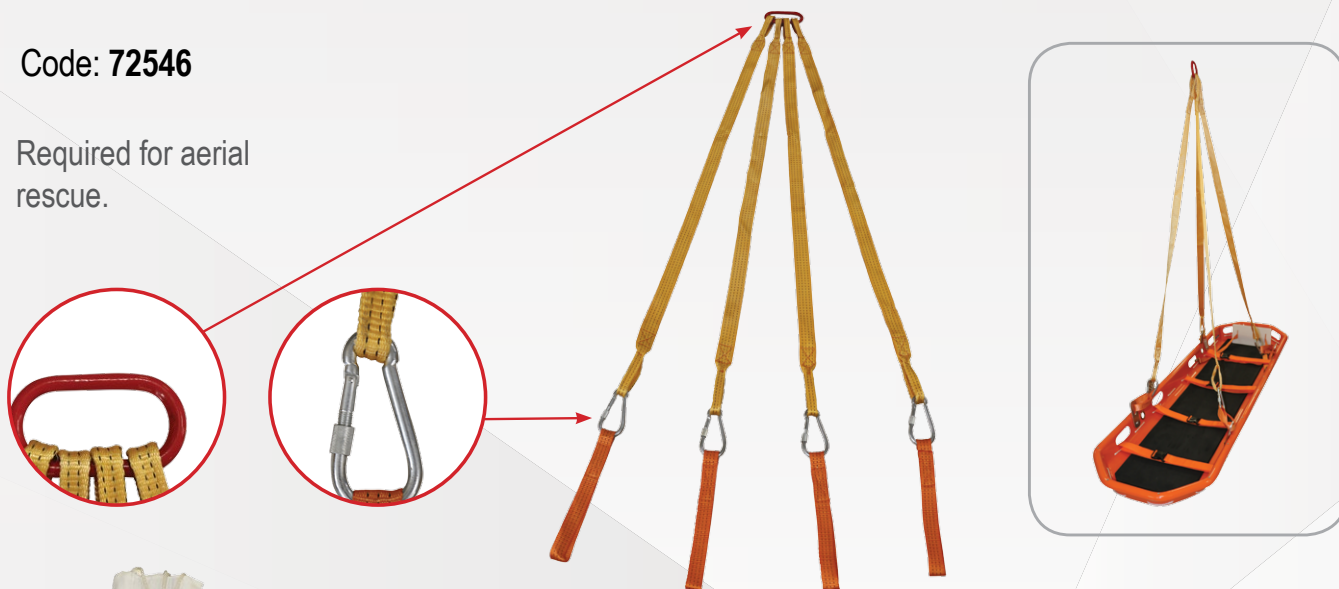

Basket Stretcher

The Basket Stretcher is designed to cover all the emergency rescue situations. It's made of high resistive material and it has many handholds, which make it ideal for quick and safe transfer.

Code: 72544

Includes 4 safety belts, foam pad for patient comfort, adjustable feet-securing mechanism for vertical lifting and special rings for Bridle. By using it with the Four Point Bridle (not included), it is ideal for aerial rescue.

Dimensions	Load Bearing	Gross Weight
216x61x19 cm	159 kg	18 kg

Four-point Bridle for Basket Stretcher (72544)

Code: 72546

Required for aerial rescue.

Neil-Robertson Stretcher

Designed specifically to ensure stability before and during lifting. The Neil Roberston's unique spliced slat design makes is frequently the stretcher of choice in difficult rescue situations when a casualty needs to be lowered or lifted to safety. It is ideal for all kind of ships, field working and industries.

Code: 72545

Length	Load Bearing
150 cm	120 kg